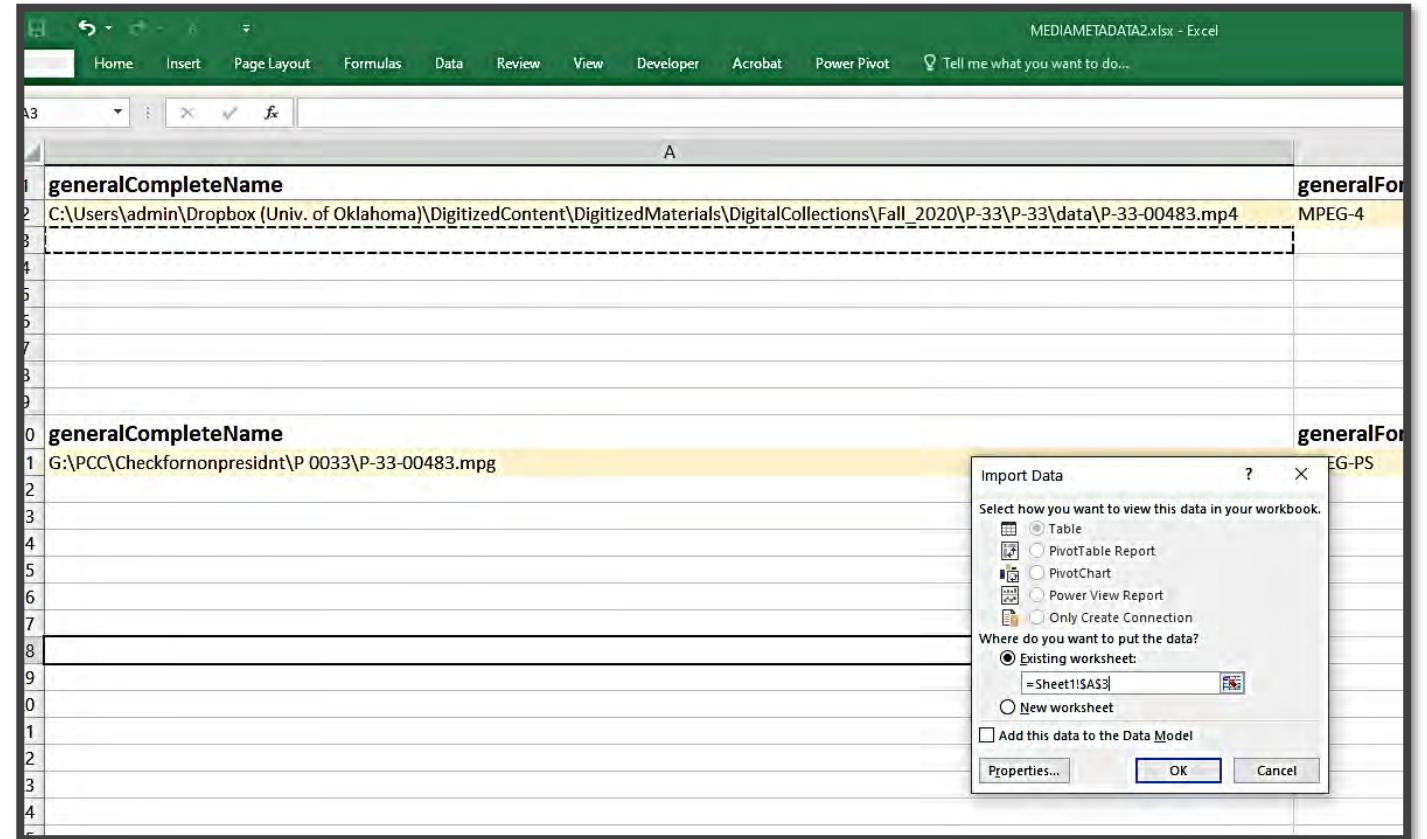

MediaInfo

- A new popup will appear
- Click TAB
- Click Semicolon
- Click Treat consecutive...
- Click NEXT
- Click FINISH on next screen

MediaInfo

- A new popup will appear
- Click the cell to start the import (=Sheet1!\$A\$2)
- Click OK