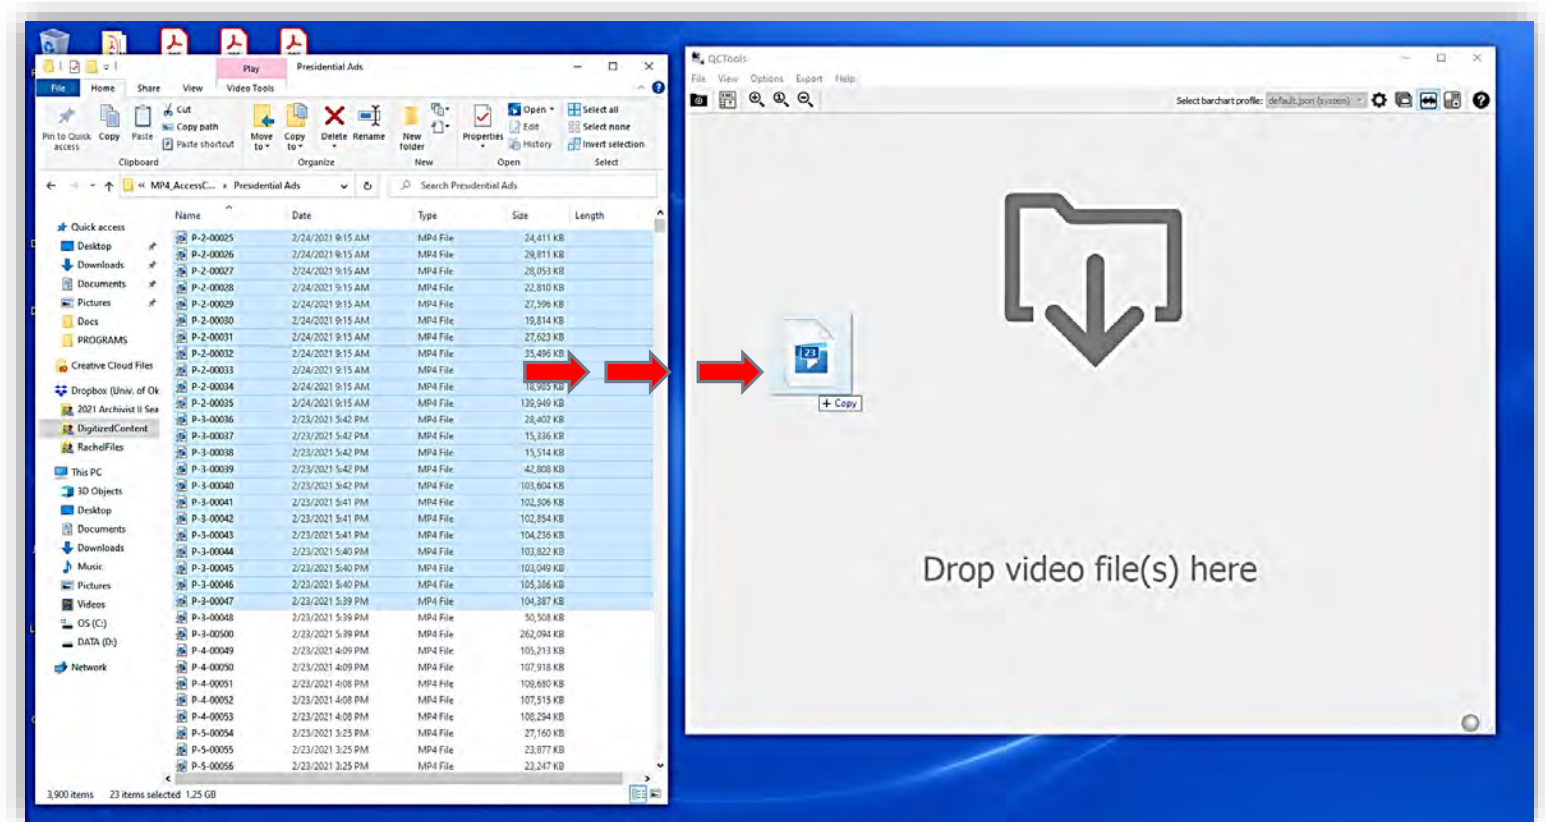

Metadata Tools – Software

Extracting Metadata – Quality Control - QCTools

- **QCTools:** software tool that helps users analyze and understand their digitized video files through use of audiovisual analytics and filtering.
 - Funded by the National Endowment for the Humanities and the Knight Foundation
- Download: <https://mediaarea.net/en/MediaInfo>

QCTools

- Open QCTools
- Open folder to files
- Drag files into QCTools

A/V Preservation – Extracting Metadata – MediaInfo

- **MediaArea:** an open-source software company focused on digital media analysis:
- **MediaInfo:** a standalone open-source program that reads media format technical metadata and creates working reports
- Download: <https://mediaarea.net/en/MediaInfo>