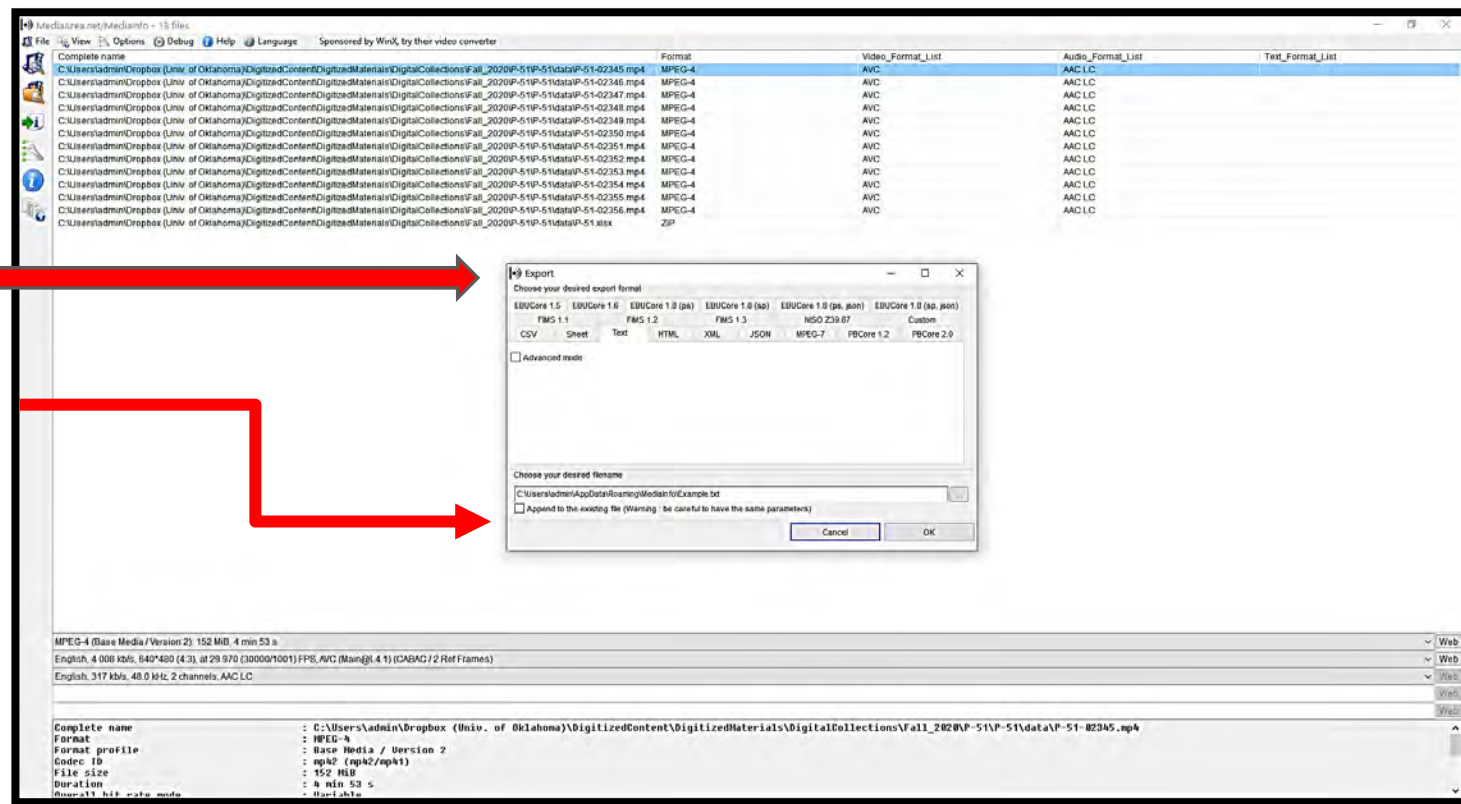

Metadata Tools – Software

Extracting Metadata – Quality Control - QCTools

- **QCTools:** software tool that helps users analyze and understand their digitized video files through use of audiovisual analytics and filtering.
 - Funded by the National Endowment for the Humanities and the Knight Foundation
- Download: <https://mediaarea.net/en/MediaInfo>

MediaInfo

- The .csv file is NOW in the location of the media

MediaInfo

- Now OPEN the metadata sheet

- MEDIAMETADATA.xlsx

<https://rb.gy/f1ncan>

- Notice two tabs at the bottom of the sheet – MP4 and MPEG

The screenshot shows an Excel spreadsheet titled 'MEDIAMETADATA2.xlsx'. The spreadsheet contains a table with the following columns: video/ID/String, video/Format/Str, video/Format/Info, video/Format_Profil, video/Format_Set, video/Format_Se, video/Format_Se, video/Format_Settings, video/CodecID, video/CodecID/Info, video/Duration/Str, and video/BitRate. The data rows show video files with details such as '1 AVC', 'Advanced Video Codec', 'High@L3.1', 'CABAC / 4 Ref Frames', 'Yes', '4 frames', 'M=3, N=29', 'avc1', 'Advanced Video Coding', and various duration and bit rate values. At the bottom of the Excel window, two tabs are visible: 'mp4' and 'mpeg'. A red arrow points from the text 'Notice two tabs at the bottom of the sheet – MP4 and MPEG' to these tabs.