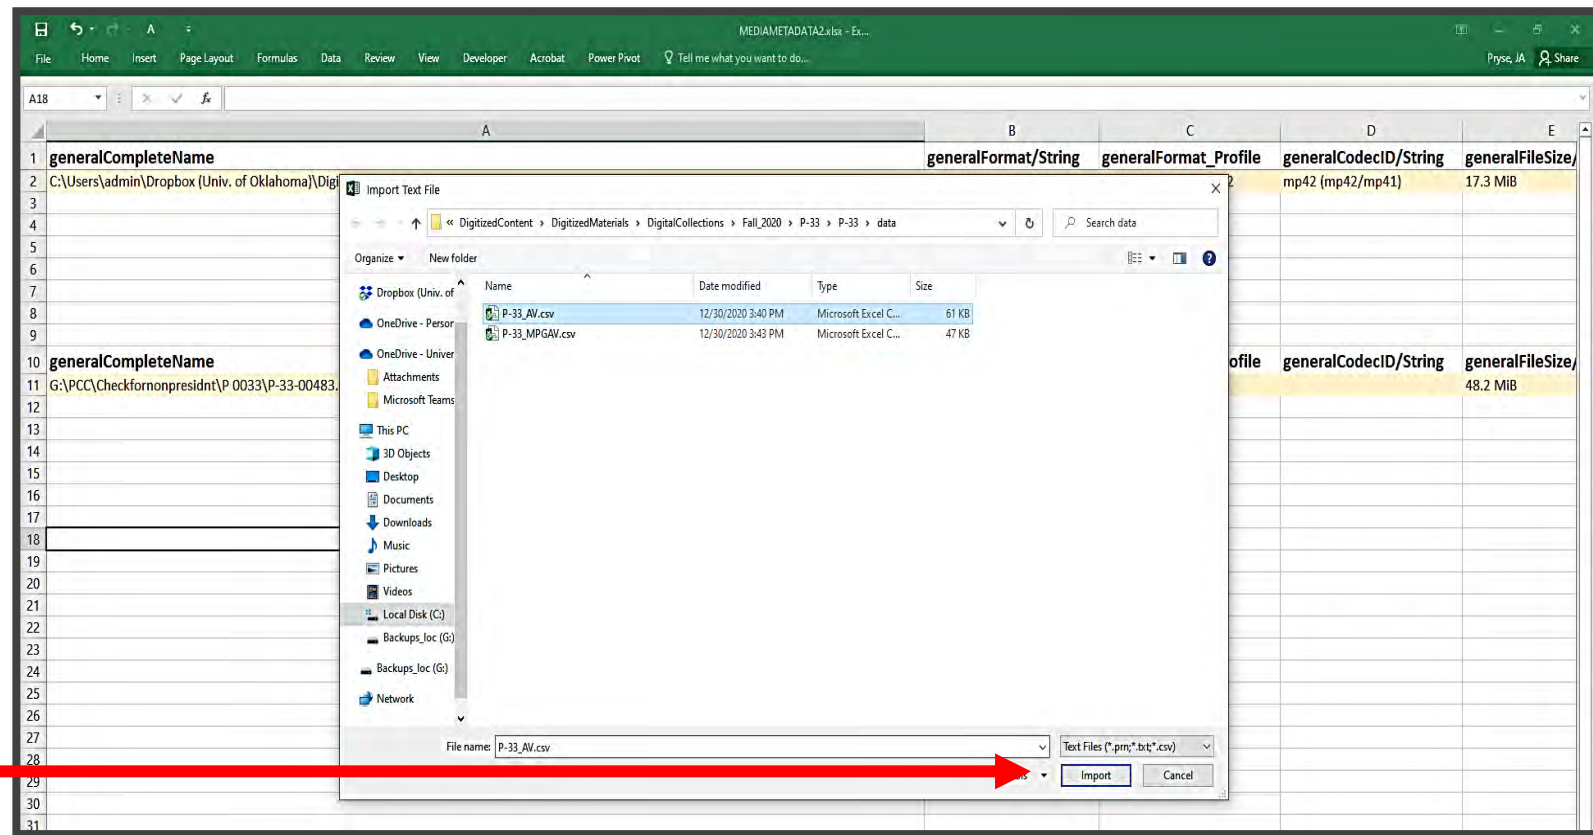

MediaInfo

- Click on the appropriate TAB (mp4 or MPEG)

You will delete the highlighted cells before importing data

MediaInfo

A pop-up will bring the file explorer and navigate to saved P-###.csv

Click **IMPORT**

MediaInfo

A pop-up will bring the file explorer and navigate to saved P-###.csv

- Click **IMPORT**

- Click **Delimited**

- Click **NEXT**

- Then click **FINISH**

The screenshot shows an Excel spreadsheet with the following data: