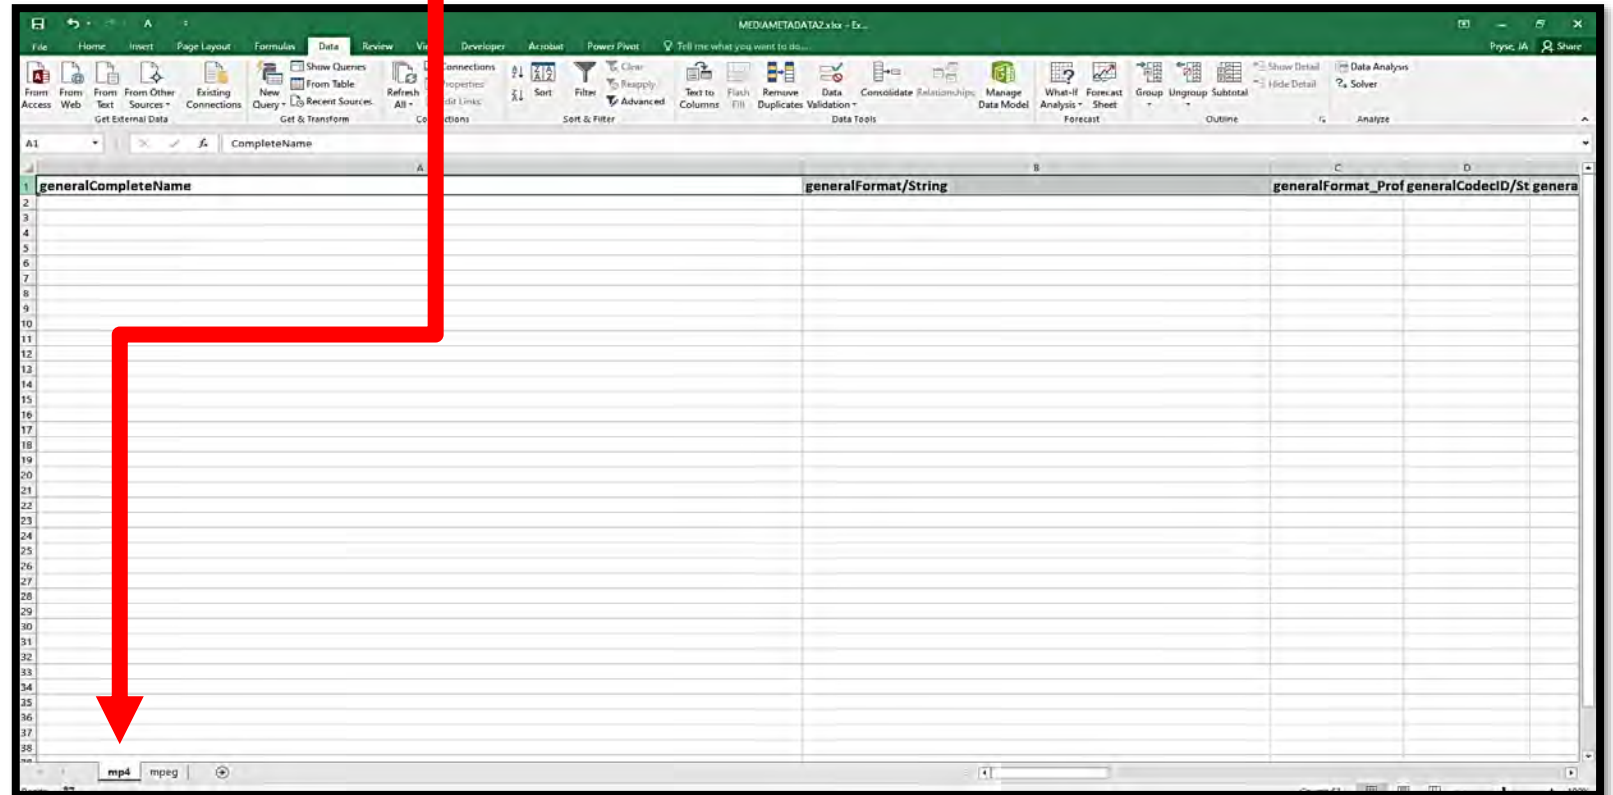

The screenshot shows an Excel spreadsheet titled 'MEDIAMETADATA2.xlsx'. The spreadsheet contains a table with the following columns: video/ID/String, video/Format/Str, video/Format/Info, video/Format_Profil, video/Format_Set, video/Format_Se, video/Format_Se, video/Format_Settings, video/CodecID, video/CodecID/Info, video/Duration/Str, and video/BitRate. The data rows show video files with details such as '1 AVC', 'Advanced Video Codec', 'High@L3.1', 'CABAC / 4 Ref Frames', 'Yes', '4 frames', 'M=3, N=29', 'avc1', 'Advanced Video Coding', and various duration and bit rate values. At the bottom of the Excel window, two tabs are visible: 'mp4' and 'mpeg'. A red arrow points from the text 'Notice two tabs at the bottom of the sheet – MP4 and MPEG' to these tabs.

video/ID/String	video/Format/Str	video/Format/Info	video/Format_Profil	video/Format_Set	video/Format_Se	video/Format_Se	video/Format_Settings	video/CodecID	video/CodecID/Info	video/Duration/Str	video/BitRate
1	1 AVC	Advanced Video Codec	High@L3.1	CABAC / 4 Ref Frames	Yes	4 frames	M=3, N=29	avc1	Advanced Video Coding	45 s 479 ms	2 997 kb/s
2	1 AVC	Advanced Video Codec	High@L3.1	CABAC / 4 Ref Frames	Yes	4 frames	M=3, N=29	avc1	Advanced Video Coding	44 s 478 ms	3 013 kb/s
3	1 AVC	Advanced Video Codec	High@L3.1	CABAC / 4 Ref Frames	Yes	4 frames	M=3, N=29	avc1	Advanced Video Coding	4 min 36 s	2 999 kb/s
4	1 AVC	Advanced Video Codec	High@L3.1	CABAC / 4 Ref Frames	Yes	4 frames	M=3, N=29	avc1	Advanced Video Coding	1 min 14 s	3 010 kb/s
5	1 AVC	Advanced Video Codec	High@L3.1	CABAC / 4 Ref Frames	Yes	4 frames	M=3, N=29	avc1	Advanced Video Coding	4 min 37 s	3 004 kb/s
6	1 AVC	Advanced Video Codec	High@L3.1	CABAC / 4 Ref Frames	Yes	4 frames	M=3, N=29	avc1	Advanced Video Coding	1 min 16 s	3 001 kb/s
7	1 AVC	Advanced Video Codec	High@L3.1	CABAC / 4 Ref Frames	Yes	4 frames	M=3, N=29	avc1	Advanced Video Coding	1 min 17 s	3 004 kb/s
8	1 AVC	Advanced Video Codec	High@L3.1	CABAC / 4 Ref Frames	Yes	4 frames	M=3, N=29	avc1	Advanced Video Coding	1 min 16 s	3 002 kb/s
9	1 AVC	Advanced Video Codec	High@L3.1	CABAC / 4 Ref Frames	Yes	4 frames	M=3, N=29	avc1	Advanced Video Coding	45 s 479 ms	2 998 kb/s
10	1 AVC	Advanced Video Codec	High@L3.1	CABAC / 4 Ref Frames	Yes	4 frames	M=3, N=29	avc1	Advanced Video Coding	1 min 28 s	2 783 kb/s
11	1 AVC	Advanced Video Codec	High@L3.1	CABAC / 4 Ref Frames	Yes	4 frames	M=3, N=29	avc1	Advanced Video Coding	48 s 982 ms	3 015 kb/s
12	1 AVC	Advanced Video Codec	High@L3.1	CABAC / 4 Ref Frames	Yes	4 frames	M=3, N=29	avc1	Advanced Video Coding	1 min 16 s	2 999 kb/s
13	1 AVC	Advanced Video Codec	High@L3.1	CABAC / 4 Ref Frames	Yes	4 frames	M=3, N=29	avc1	Advanced Video Coding	4 min 37 s	3 007 kb/s
14	1 AVC	Advanced Video Codec	High@L3.1	CABAC / 4 Ref Frames	Yes	4 frames	M=3, N=29	avc1	Advanced Video Coding	46 s 480 ms	2 998 kb/s
15	1 AVC	Advanced Video Codec	High@L3.1	CABAC / 4 Ref Frames	Yes	4 frames	M=3, N=29	avc1	Advanced Video Coding	4 min 37 s	3 001 kb/s
16	1 AVC	Advanced Video Codec	High@L3.1	CABAC / 4 Ref Frames	Yes	4 frames	M=3, N=29	avc1	Advanced Video Coding	1 min 16 s	3 004 kb/s
17	1 AVC	Advanced Video Codec	High@L3.1	CABAC / 4 Ref Frames	Yes	4 frames	M=3, N=29	avc1	Advanced Video Coding	1 min 16 s	3 006 kb/s
18	1 AVC	Advanced Video Codec	High@L3.1	CABAC / 4 Ref Frames	Yes	4 frames	M=3, N=29	avc1	Advanced Video Coding	47 s 481 ms	2 997 kb/s
19	1 AVC	Advanced Video Codec	High@L3.1	CABAC / 4 Ref Frames	Yes	4 frames	M=3, N=29	avc1	Advanced Video Coding	46 s 480 ms	2 998 kb/s
20	1 AVC	Advanced Video Codec	High@L3.1	CABAC / 4 Ref Frames	Yes	4 frames	M=3, N=29	avc1	Advanced Video Coding	4 min 36 s	3 000 kb/s
21	1 AVC	Advanced Video Codec	High@L3.1	CABAC / 4 Ref Frames	Yes	4 frames	M=3, N=29	avc1	Advanced Video Coding	1 min 15 s	3 010 kb/s
22	1 AVC	Advanced Video Codec	High@L3.1	CABAC / 4 Ref Frames	Yes	4 frames	M=3, N=29	avc1	Advanced Video Coding	1 min 16 s	3 004 kb/s
23	1 AVC	Advanced Video Codec	High@L3.1	CABAC / 4 Ref Frames	Yes	4 frames	M=3, N=29	avc1	Advanced Video Coding	1 min 16 s	3 001 kb/s
24	1 AVC	Advanced Video Codec	High@L3.1	CABAC / 4 Ref Frames	Yes	4 frames	M=3, N=29	avc1	Advanced Video Coding	1 min 17 s	3 002 kb/s
25	1 AVC	Advanced Video Codec	High@L3.1	CABAC / 4 Ref Frames	Yes	4 frames	M=3, N=29	avc1	Advanced Video Coding	45 s 979 ms	2 994 kb/s
26	1 AVC	Advanced Video Codec	High@L3.1	CABAC / 4 Ref Frames	Yes	4 frames	M=3, N=29	avc1	Advanced Video Coding	47 s 981 ms	3 005 kb/s
27	1 AVC	Advanced Video Codec	High@L3.1	CABAC / 4 Ref Frames	Yes	4 frames	M=3, N=29	avc1	Advanced Video Coding	47 s 981 ms	2 991 kb/s
28	1 AVC	Advanced Video Codec	High@L3.1	CABAC / 4 Ref Frames	Yes	4 frames	M=3, N=29	avc1	Advanced Video Coding	43 s 977 ms	2 998 kb/s
29	1 AVC	Advanced Video Codec	High@L3.1	CABAC / 4 Ref Frames	Yes	4 frames	M=3, N=29	avc1	Advanced Video Coding	44 s 978 ms	2 999 kb/s
30	1 AVC	Advanced Video Codec	High@L3.1	CABAC / 4 Ref Frames	Yes	4 frames	M=3, N=29	avc1	Advanced Video Coding	43 s 977 ms	2 997 kb/s

MediaInfo

- Click on the appropriate TAB (mp4 or MPEG)

You will delete the highlighted cells before importing data