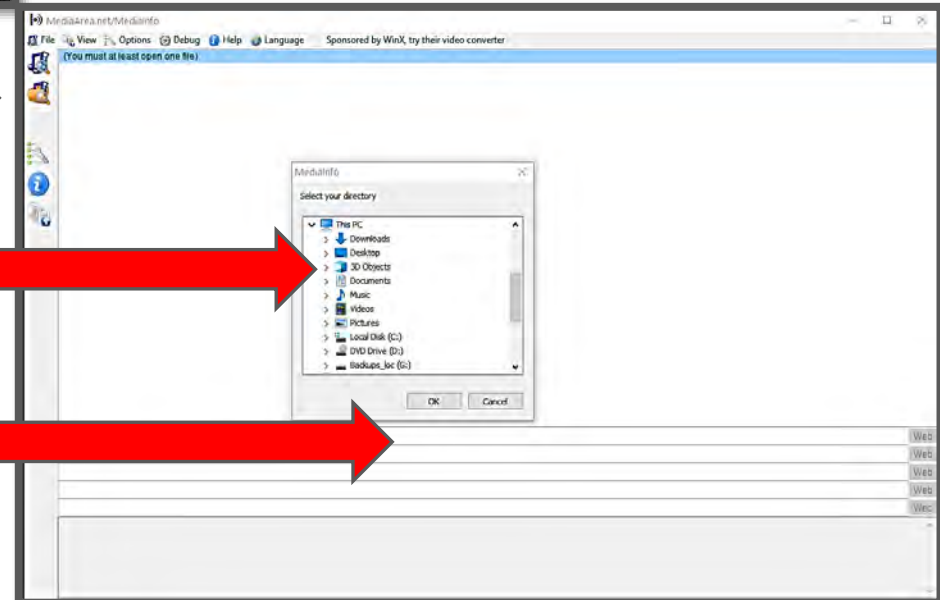

MediaInfo

- Open MediaInfo

- Click the folder on the side panel

- Navigate to the folder with media

- Click OK