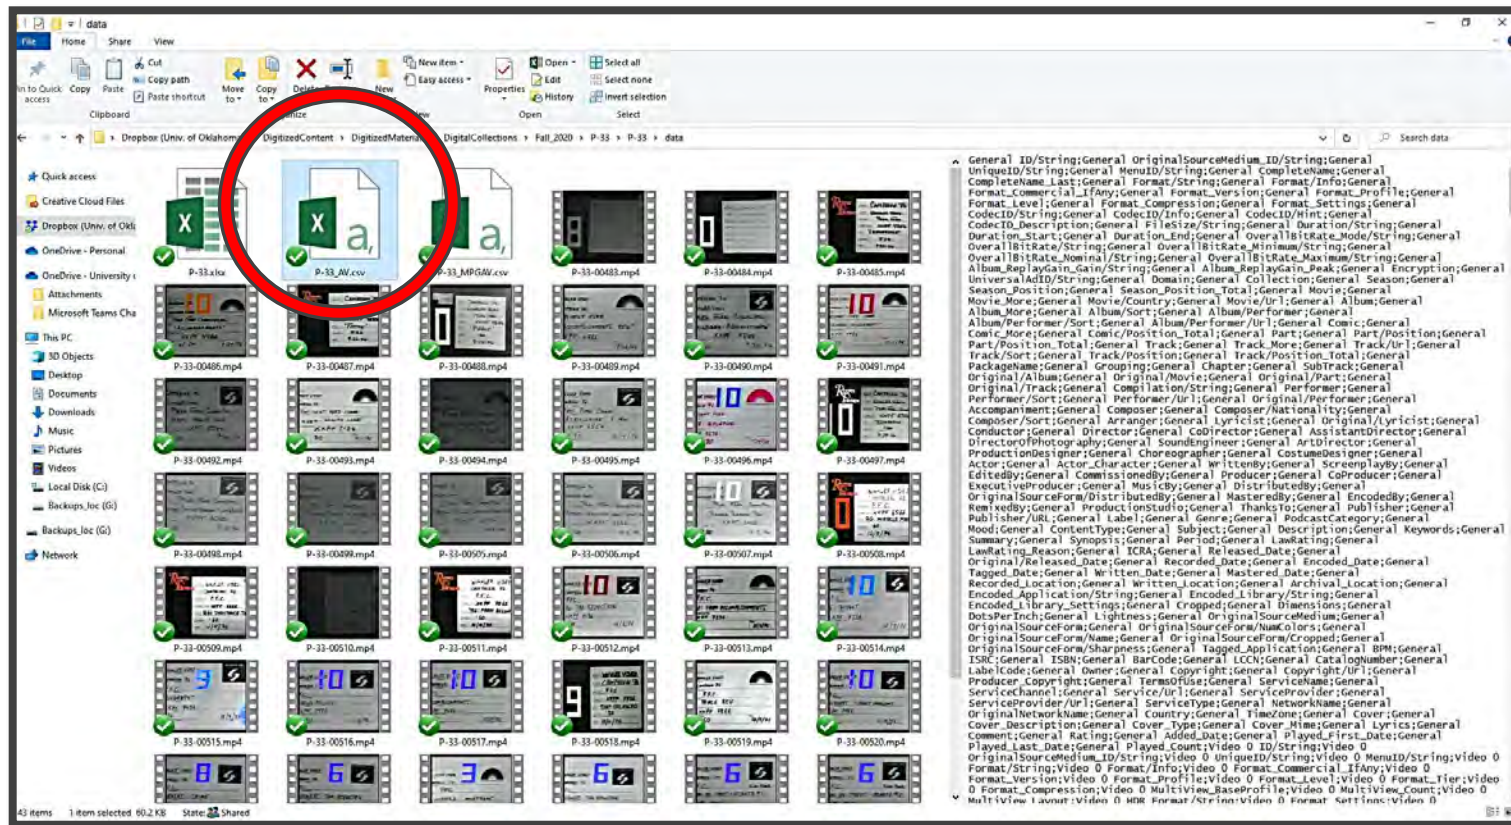

Metadata Tools – Software

Extracting Metadata – Quality Control - QCTools

- **QCTools:** software tool that helps users analyze and understand their digitized video files through use of audiovisual analytics and filtering.
 - Funded by the National Endowment for the Humanities and the Knight Foundation
- Download: <https://mediaarea.net/en/MediaInfo>

QCTools

- Open QCTools
- Open folder to files
- Drag files into QCTools

A/V Preservation – Extracting Metadata – MediaInfo

- **MediaArea:** an open-source software company focused on digital media analysis:
- **MediaInfo:** a standalone open-source program that reads media format technical metadata and creates working reports
- Download: <https://mediaarea.net/en/MediaInfo>

MediaInfo

- The .csv file is NOW in the location of the media

MediaInfo

- Now OPEN the metadata sheet

- MEDIAMETADATA.xlsx

<https://rb.gy/f1ncan>

- Notice two tabs at the bottom of the sheet – MP4 and MPEG

The screenshot shows an Excel spreadsheet titled 'MEDIAMETADATA2.xlsx'. The spreadsheet contains a table with the following columns: video/ID/String, video/Format/Str, video/Format/Info, video/Format_Profil, video/Format_Set, video/Format_Se, video/Format_Se, video/Format_Settings, video/CodecID, video/CodecID/Info, video/Duration/Str, and video/BitRate. The data rows show video files with details such as '1 AVC', 'Advanced Video Codec', 'High@L3.1', 'CABAC / 4 Ref Frames', 'Yes', '4 frames', 'M=3, N=29', 'avc1', 'Advanced Video Coding', and various duration and bit rate values. At the bottom of the Excel window, two tabs are visible: 'mp4' and 'mpeg'. A red arrow points from the text 'Notice two tabs at the bottom of the sheet – MP4 and MPEG' to these tabs.