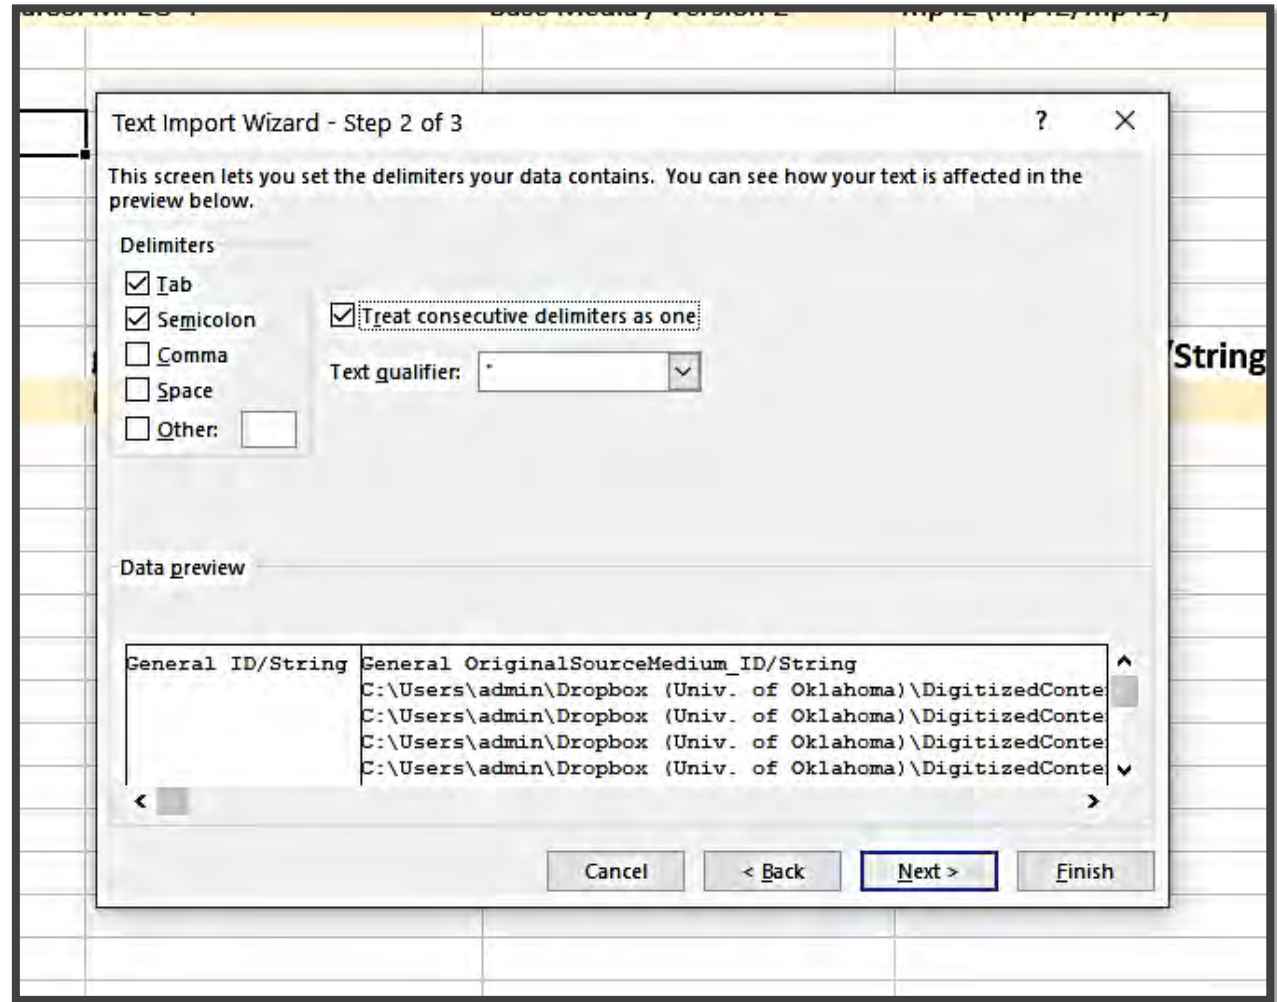

MediaInfo

- A new popup will appear
- Click TAB
- Click Semicolon
- Click Treat consecutive...
- Click NEXT
- Click FINISH on next screen